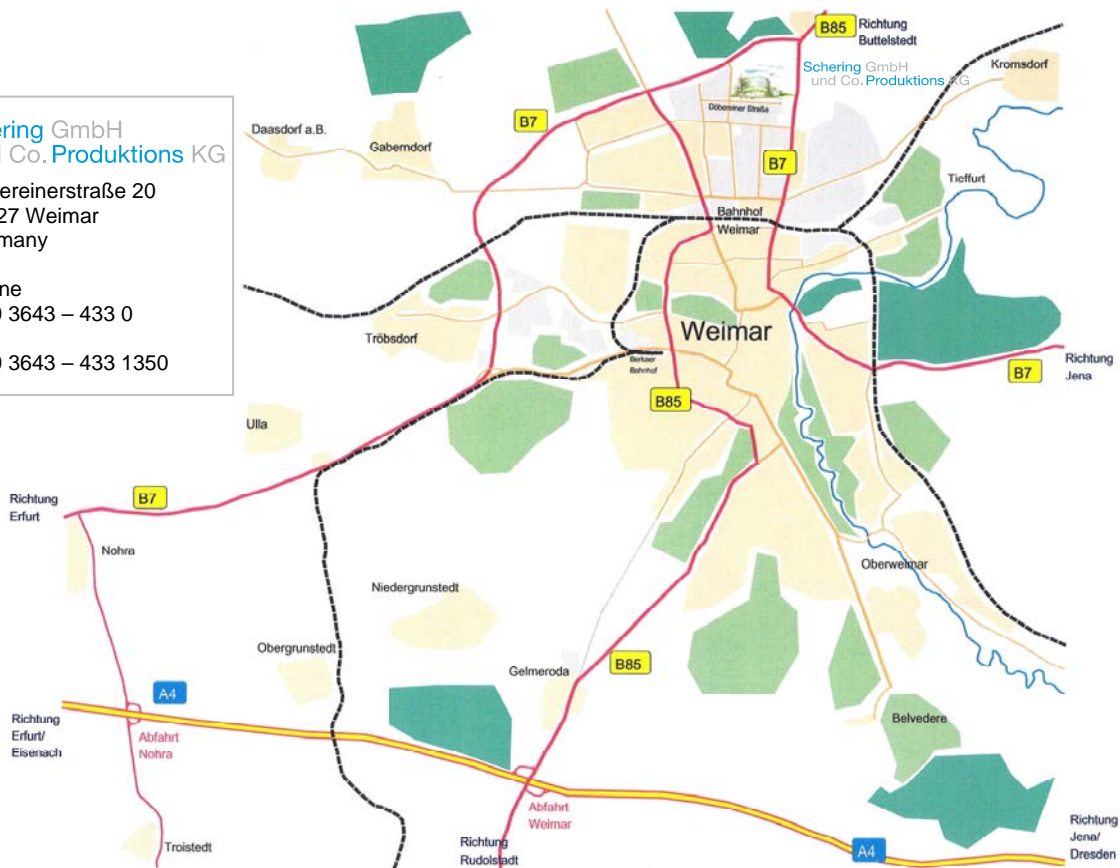

Your way to us

Schering GmbH
und Co. Produktions KG

Döbereinerstraße 20
99427 Weimar
Germany

Phone
+ 49 3643 – 433 0
Fax
+ 49 3643 – 433 1350

From Erfurt (B7 / A4 exit Nohra)

Take the main road B7 going toward Weimar. Where B7 passes into the ring road of Weimar, stay on B7 towards Bad Frankenhausen. Take the exit "Industriegebiet Nord" on the right hand side. You can already see our company building on the left. Turn left at the first crossways.

From Jena (B7 / A4 exit Apolda)

Follow B7 towards Bad Frankenhausen. At the traffic circle in "Weimar Nord" take the exit towards Erfurt (B7). After 200 meters take the exit "Industriegebiet Nord" on the left. You can already see our company building on the left. Turn left at the first crossways.

From all other directions (A4, exit Weimar)

Take exit "Weimar" from A4 and follow B85 towards Weimar. Turn left at the first traffic light and take the inner ring road towards North. After passing under the railroad bridge at the third traffic light turn right to the ring road of Weimar (towards Bad Frankenhausen). Take the exit "Industriegebiet Nord" on the right hand side. You can already see our company building on the left. Turn left at the first crossways.