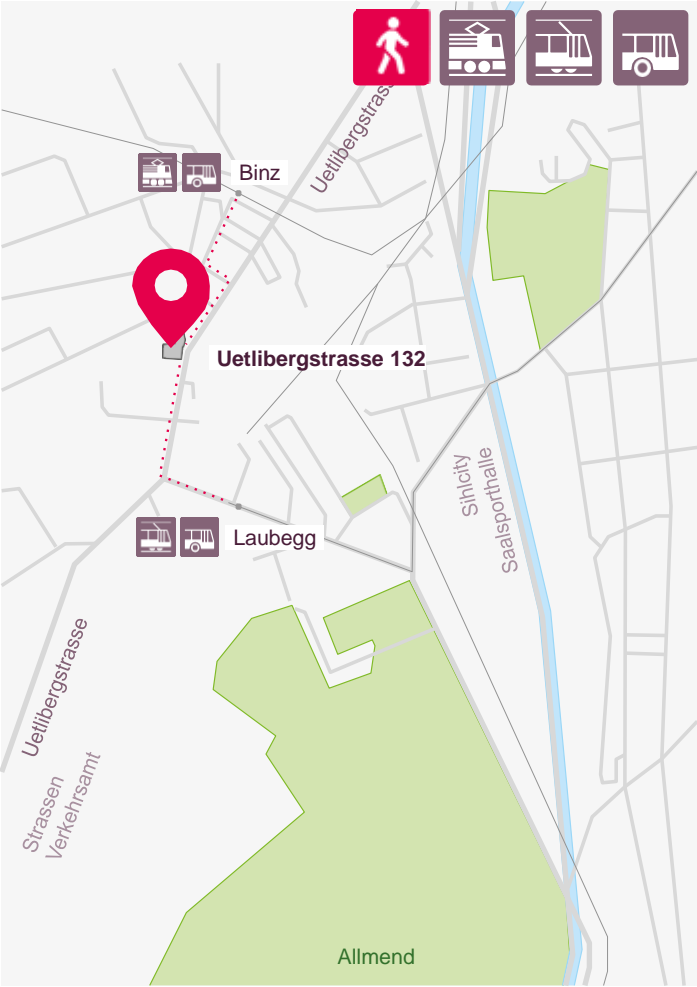

Directions to Bayer (Schweiz) AG

Bayer (Schweiz) AG | Uetlibergstrasse 132 | 8045 Zürich
 +41 44 465 81 11 | www.bayer.ch

-  By SZU railway: S10 from Zurich main station (platform 21 | 22) to the Binz stop
-  By tram/bus: n° 66 | 76 to the Binz stop or n° 5 | 10 | 13 | 89 to the Laubegg stop
-  By car: Brunau exit > Giesshübelstrasse > Uetlibergstrasse
 Visitor's parking: drive 2nd ramp on the right down.
-  Accessible route: car park entrance > lift