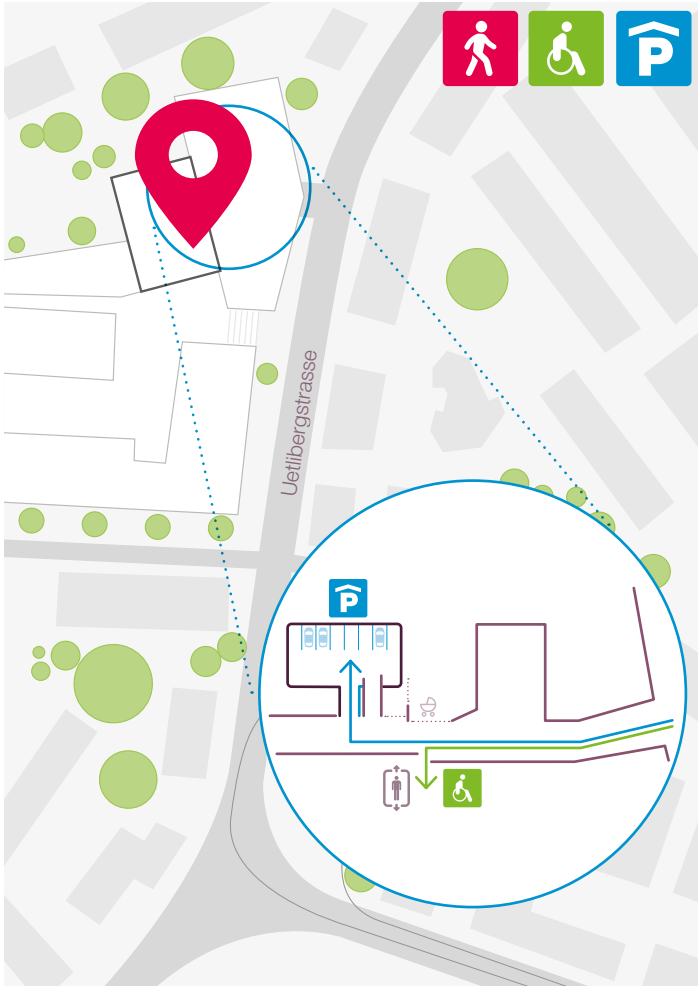

Directions to Bayer (Schweiz) AG

Bayer (Schweiz) AG | Uetlibergstrasse 132 | 8045 Zürich
 +41 44 465 81 11 | www.bayer.ch

-  By SZU railway: S10 from Zurich main station (platform 21 | 22) to the Binz stop
-  By tram/bus: No. 66 | 76 to the Binz stop or no. 5 | 10 | 13 | 89 to the Laubegg stop
-  By car: Brunau exit > Giesshübelstrasse > Uetlibergstrasse
-  Accessible route: Car park entrance > lift