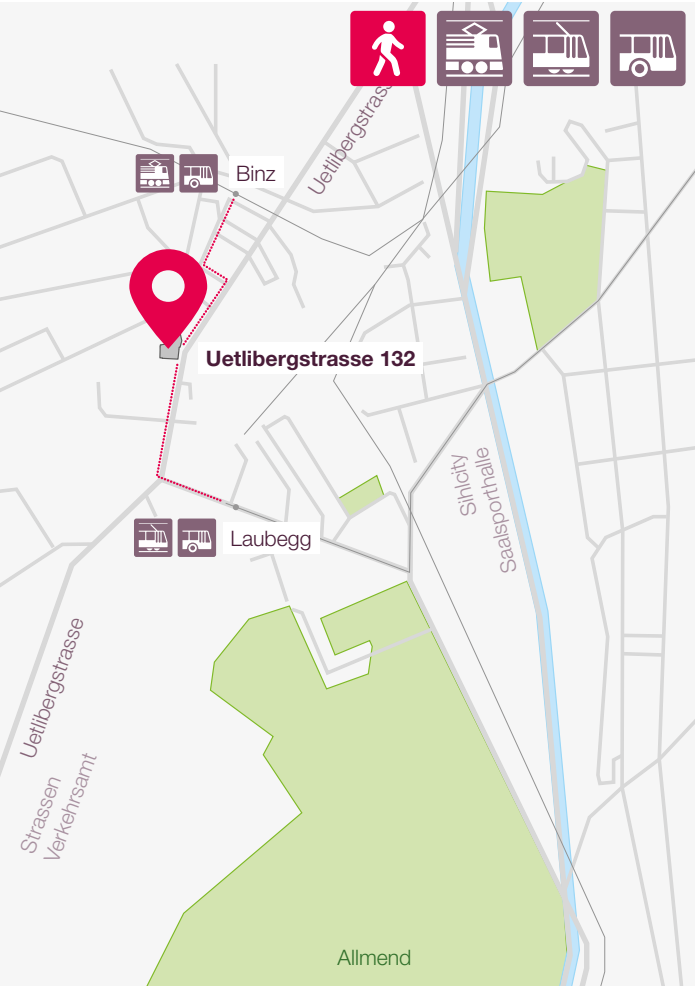

Directions to Bayer (Schweiz) AG

Bayer (Schweiz) AG | Uetlibergstrasse 132 | 8045 Zürich
 +41 44 465 81 11 | www.bayer.ch

-  By SZU railway: S10 from Zurich main station (platform 21 | 22) to the Binz stop
-  By tram/bus: No. 66 | 76 to the Binz stop or no. 5 | 10 | 13 | 89 to the Laubegg stop
-  By car: Brunau exit > Giesshübelstrasse > Uetlibergstrasse
-  Accessible route: Car park entrance > lift