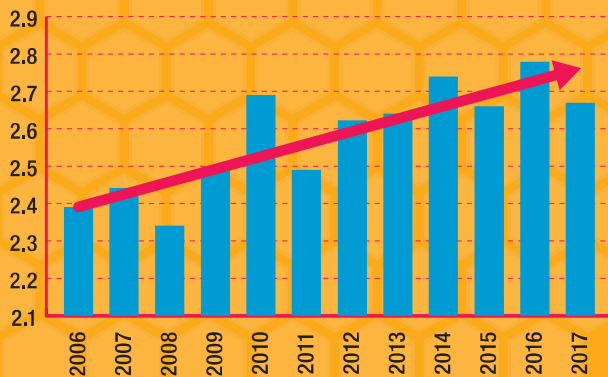

COLONIES CONTINUE TO TREND UPWARD OVER TIME

Millions of U.S. Honey Bee Colonies

Compiled from United States Department of Agriculture Economics, Statistics and Market Information System: <https://usda.mannlib.cornell.edu/MannUsda/viewDocumentInfo.do?documentID=1191>

2.67 MILLION U.S. HONEY BEE COLONIES IN 2017, UP 12% OVER 2006

THERE'S MORE TO DO

Feed a Bee

HELP US FEED A BEE! VISIT FEEDABEE.COM TO LEARN HOW TO GET INVOLVED.

bee care

READ UP ON BEE NEWS, FACTS AND CARE INSTRUCTIONS AT BEEHEALTH.BAYER.US.

LEARN HOW THE HEALTHY HIVES 2020 RESEARCH INITIATIVE IS FINDING SOLUTIONS FOR IMPROVING HONEY BEE COLONY HEALTH AT BEEHEALTH.BAYER.US.