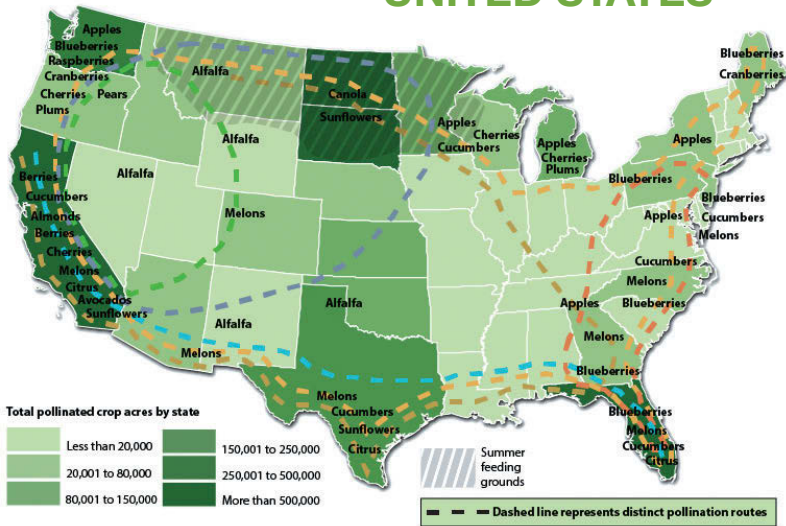

HONEY BEE POLLINATION TRAVEL ROUTES IN THE UNITED STATES

VARROA MITES WEAKEN BEES AND HELP TRANSMIT DISEASES THAT CAN WIPE OUT ENTIRE COLONIES

20+
NUMBER OF DISEASES IMPACTING BEES