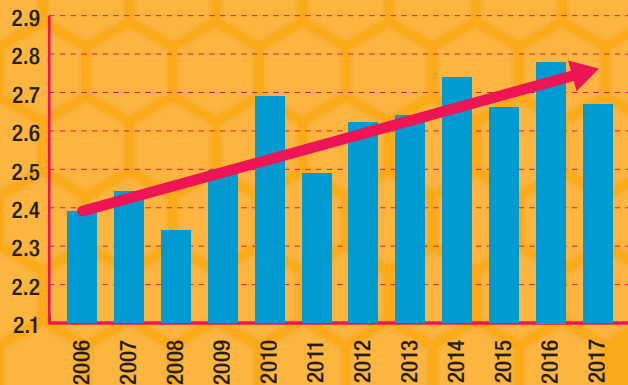

COLONIES CONTINUE TO TREND UPWARD OVER TIME

Millions of U.S. Honey Bee Colonies

Compiled from United States Department of Agriculture Economics, Statistics and Market Information System: <https://usda.mannlib.cornell.edu/MannUsda/viewDocumentInfo.do?documentID=1191>

2.67 MILLION U.S. HONEY BEE COLONIES IN 2017, UP 12% OVER 2006

THERE'S MORE TO DO

HELP US FEED A BEE! VISIT FEEDABEE.COM TO LEARN HOW TO GET INVOLVED.

READ UP ON BEE NEWS, FACTS AND CARE INSTRUCTIONS AT BEEHEALTH.BAYER.US.

LEARN HOW THE HEALTHY HIVES 2020 RESEARCH INITIATIVE IS FINDING SOLUTIONS FOR IMPROVING HONEY BEE COLONY HEALTH AT BEEHEALTH.BAYER.US.